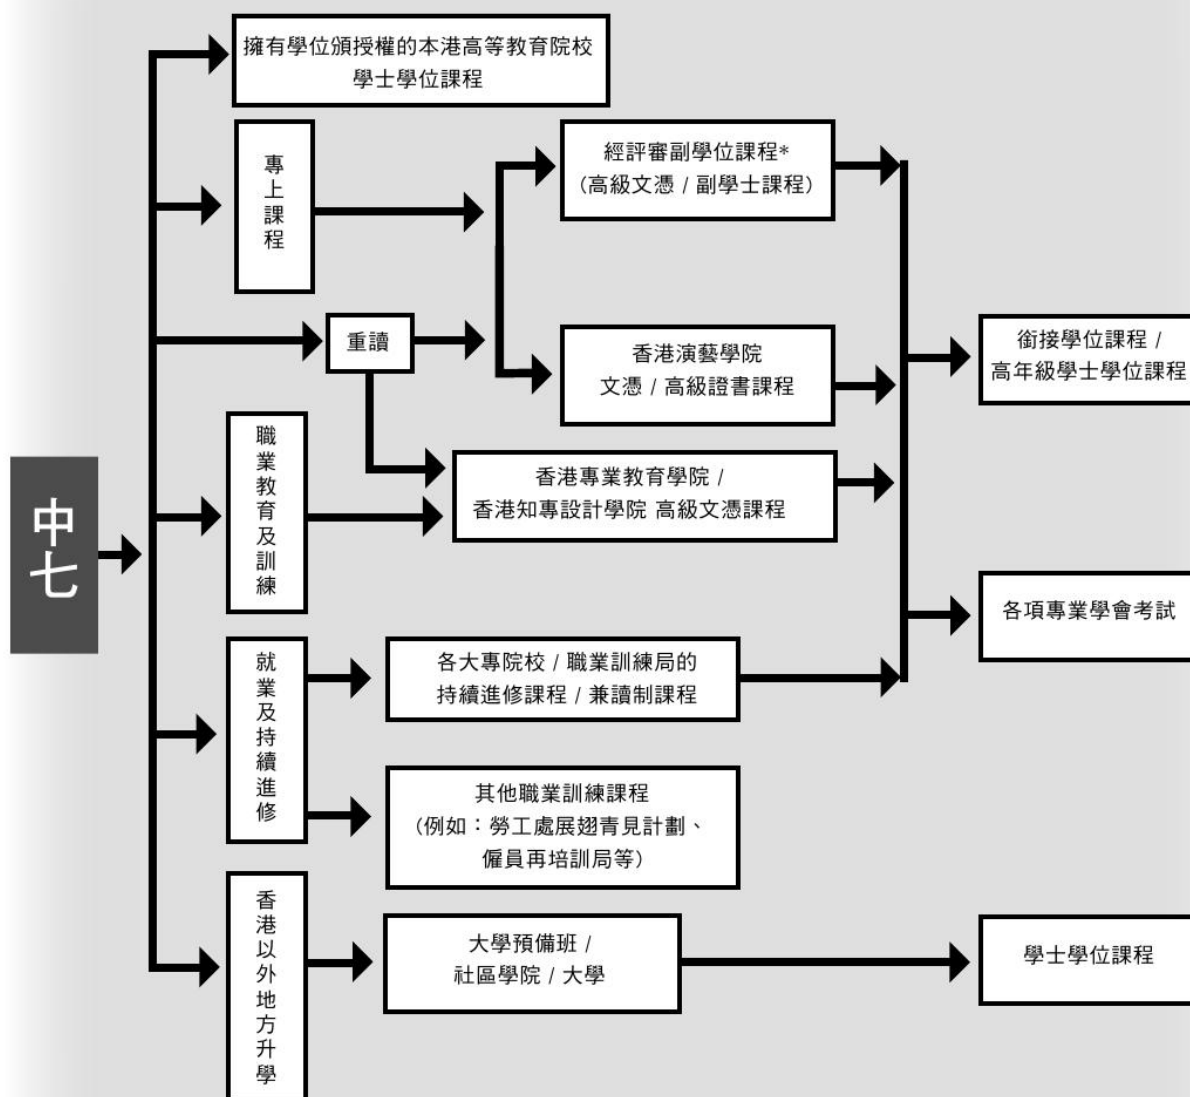

升學篇

中七學生出路簡表

* 提供全日制經評審副學位課程的院校：

明愛白英奇專業學校
明愛專上學院
香港城市大學
恒生管理學院
香港大學專業進修學院保良局社區書院
香港藝術學院
香港浸會大學
香港專業進修學校
香港科技專上書院

嶺南大學
香港中文大學
香港中文大學 - 東華三院社區書院
香港教育學院
香港理工大學
香港公開大學
香港大學
職業訓練局
耀中社區書院